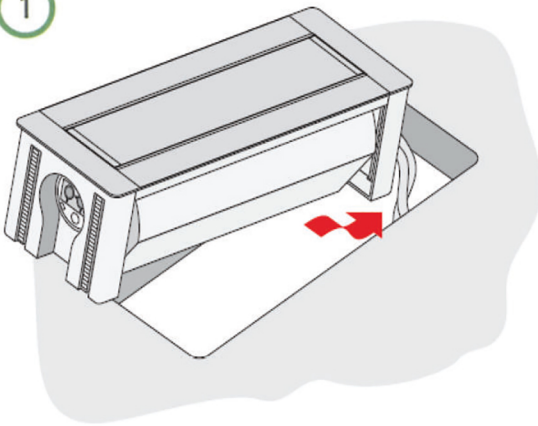

NETBOX TURN

A. & H. Meyer Sdn Bhd (528797-M)

3, Jalan Astaka U8/84
Section U8, Bukit Jelutong
40150 Shah Alam
MALAYSIA

T: +603 7845 7277
F: +603 7845 2155
sales@ah-meyer.com.my

Installation Guide

1