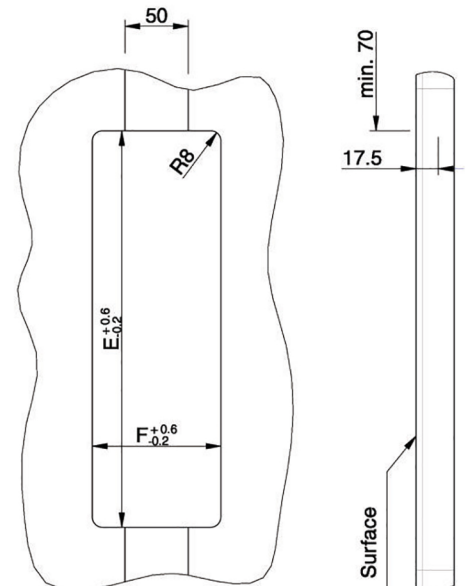

4

5

6

Cut out please refer to the back

NETBOX TURN

A. & H. Meyer Sdn Bhd (528797-M)

3, Jalan Astaka U8/84
Section U8, Bukit Jelutong
40150 Shah Alam
MALAYSIA

T: +603 7845 7277
F: +603 7845 2155
sales@ah-meyer.com.my

Cut Out Drawing

Art.Nr	2J 3	2J 4	2J 5	2J 6	2J 7	2J 8	2J 9	2J A	2J B	Product code
M	2	3	4	5	6	7	8	9	10	Quantity of outlet modules
A	214.6	267.6	320.6	373.6	426.6	479.6	532.6	585.6	638.6	Total length of box
B	228.5	281.5	334.5	387.5	440.5	493.5	546.5	599.5	652.5	Total length with mounting
C	206.6	259.6	312.6	365.6	418.6	471.6	524.6	577.6	630.6	Installation length
E	207	260	313	366	419	472	525	578	631	Length of cut-out
F					101.5 ^{+0.6} _{-0.2}					Width of cut-out (Europe)
F					101.8 ^{+0.6} _{-0.2}					Width of cut-out (ASIA/PACIFIC)