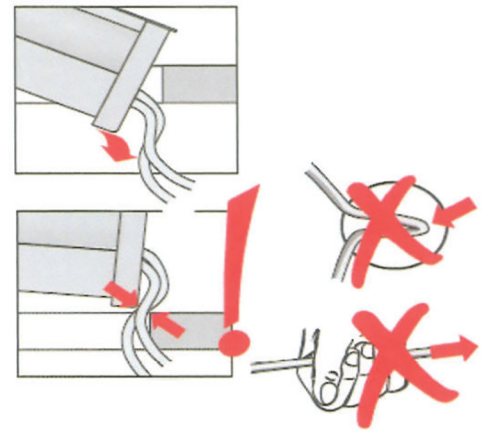

NETBOX TURN

A. & H. Meyer Sdn Bhd (528797-M)

3, Jalan Astaka U8/84
Section U8, Bukit Jelutong
40150 Shah Alam
MALAYSIA

T: +603 7845 7277
F: +603 7845 2155
sales@ah-meyer.com.my

Installation Guide

1

2

3

4

5

6

Cut out please refer to the back