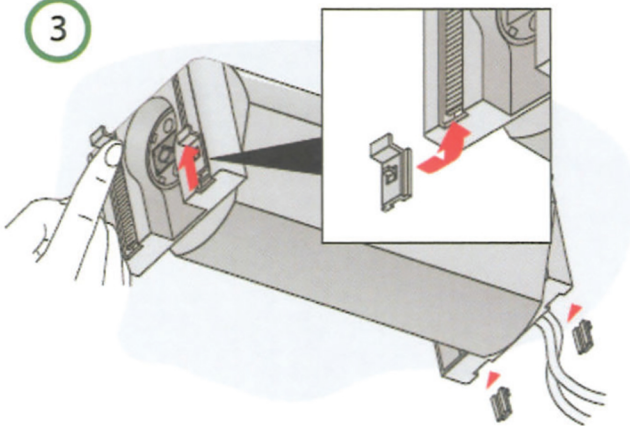

NETBOX TURN

A. & H. Meyer Sdn Bhd (528797-M)

3, Jalan Astaka U8/84
Section U8, Bukit Jelutong
40150 Shah Alam
MALAYSIA

T: +603 7845 7277
F: +603 7845 2155
sales@ah-meyer.com.my

Installation Guide

1

2

3

4

5

6

Cut out please refer to the back