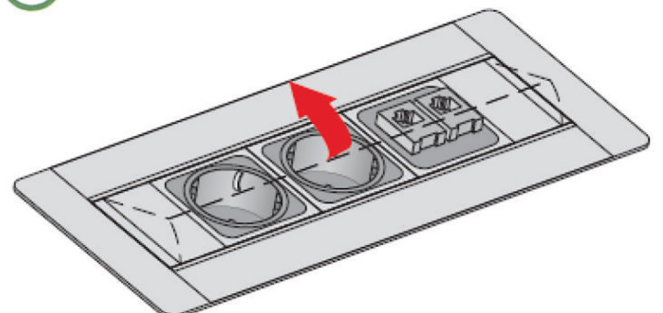

NETBOX TURN

A. & H. Meyer Sdn Bhd (528797-M)

3, Jalan Astaka U8/84
Section U8, Bukit Jelutong
40150 Shah Alam
MALAYSIA

T: +603 7845 7277
F: +603 7845 2155
sales@ah-meyer.com.my

Installation Guide

1

2

3

4

5

6

Cut out please refer to the back