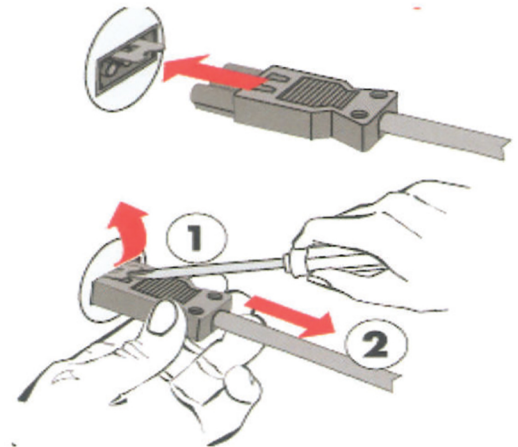

NETBOX TURN

A. & H. Meyer Sdn Bhd (528797-M)

3, Jalan Astaka U8/84
Section U8, Bukit Jelutong
40150 Shah Alam
MALAYSIA

T: +603 7845 7277
F: +603 7845 2155
sales@ah-meyer.com.my

Installation Guide

1

2

3

4

5

6

Cut out please refer to the back