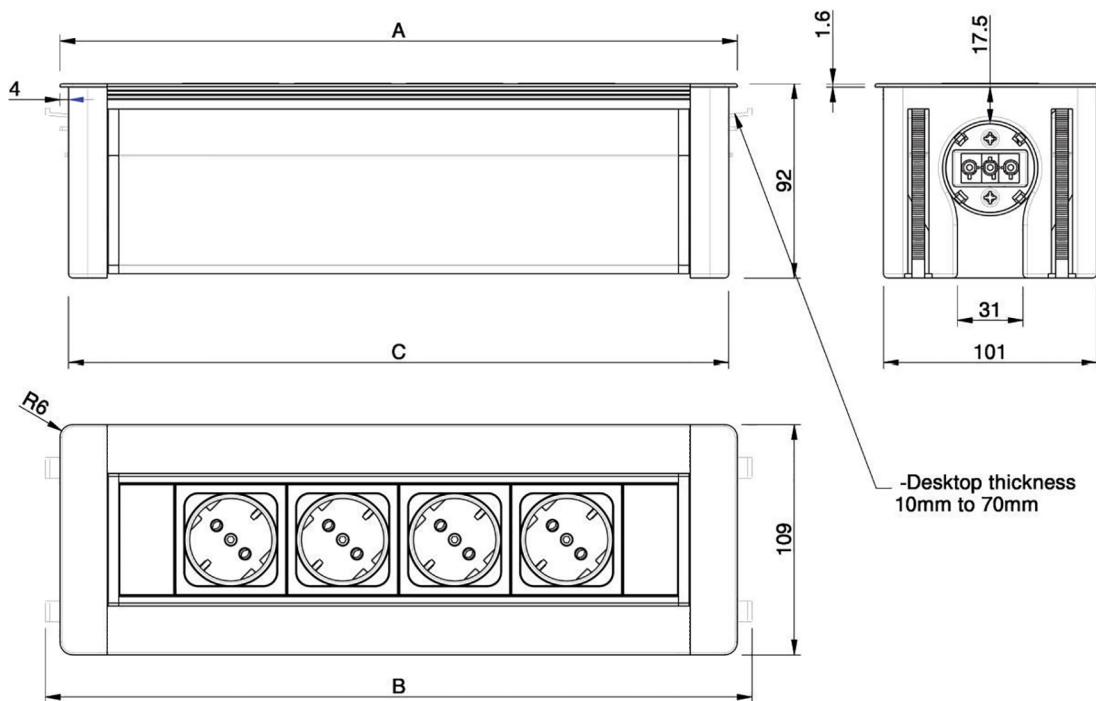

Cut Out Drawing

Art.Nr	2J 3	2J 4	2J 5	2J 6	2J 7	2J 8	2J 9	2J A	2J B	Product code
M	2	3	4	5	6	7	8	9	10	Quantity of outlet modules
A	214.6	267.6	320.6	373.6	426.6	479.6	532.6	585.6	638.6	Total length of box
B	228.5	281.5	334.5	387.5	440.5	493.5	546.5	599.5	652.5	Total length with mounting
C	206.6	259.6	312.6	365.6	418.6	471.6	524.6	577.6	630.6	Installation length
E	207	260	313	366	419	472	525	578	631	Length of cut-out
F					101.5 ^{+0.6} _{-0.2}					Width of cut-out (Europe)
F					101.8 ^{+0.6} _{-0.2}					Width of cut-out (ASIA/PACIFIC)