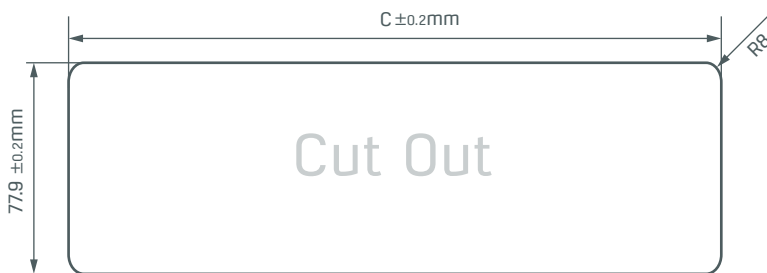

No. 3, Jalan Astaka U8/84
Section U8, Bukit Jelutong
40150 Shah Alam, Selangor
Malaysia

T: +603 7845 7277
F: +603 7845 2155
sales@ah-meyer.com.my

Dimensions

Cut-Out

M	2	3	4	5	6	7	8	9	10
A	132	185	238	291	344	397	450	503	556
B	140	193	246	299	352	405	458	511	564
C	132.9	185.9	238.9	291.9	344.9	397.9	450.9	503.9	556.9

- M = Number of Outlet Modules
- A = Installation Length
- B = Total Length
- C = Total Length of Cut Out

Standards and Approvals

Country	Malaysia	Singapore Hong Kong	India	China	Australia New Zealand	Japan	GCC Countries	Indonesia
Approvals / Test Institute								