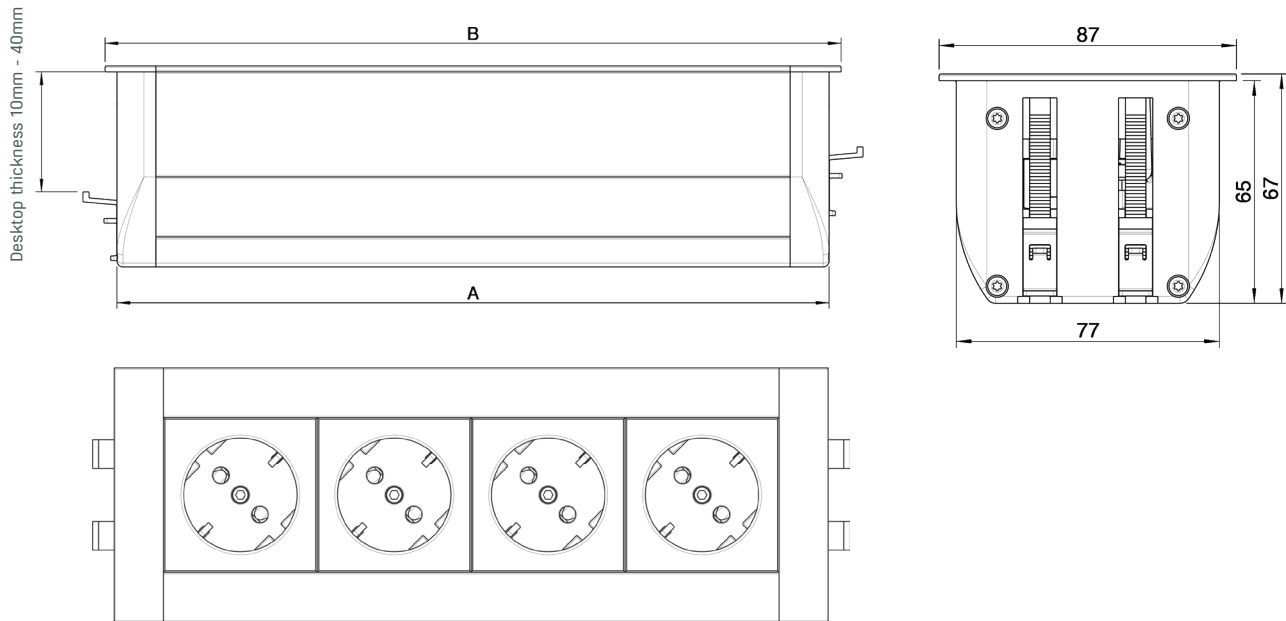

No. 3, Jalan Astaka U8/84
Section U8, Bukit Jelutong
40150 Shah Alam, Selangor
Malaysia

T: +603 7845 7277
F: +603 7845 2155
sales@ah-meyer.com.my

Dimensions

Cut-Out

M	2	3	4	5	6	7	8	9	10
A	132	185	238	291	344	397	450	503	556
B	140	193	246	299	352	405	458	511	564
C	132.9	185.9	238.9	291.9	344.9	397.9	450.9	503.9	556.9

- M = Number of Outlet Modules
- A = Installation Length
- B = Total Length
- C = Total Length of Cut Out

Standards and Approvals

Country	Malaysia	Singapore Hong Kong	India	China	Australia New Zealand	Japan	GCC Countries	Indonesia
Approvals / Test Institute								