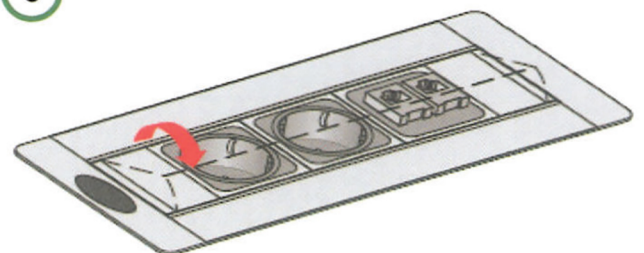

2

3

4

5

6

Cut out please refer to the back

NETBOX TURN COMFORT

A. & H. Meyer Sdn Bhd (528797-M)

3, Jalan Astaka U8/84
Section U8, Bukit Jelutong
40150 Shah Alam
MALAYSIA

T: +603 7845 7277
F: +603 7845 2155
sales@ah-meyer.com.my

Cut Out Drawing

Art.Nr	2J 3	2J 4	2J 5	2J 6	2J 7	2J 8	2J 9	2J A	2J B	Product code
M	2	3	4	5	6	7	8	9	10	Quantity of outlet modules
A	214.6	267.6	320.6	373.6	426.6	479.6	532.6	585.6	638.6	Total length of box
B	228.5	281.5	334.5	387.5	440.5	493.5	546.5	599.5	652.5	Total length with mounting
C	206.6	259.6	312.6	365.6	418.6	471.6	524.6	577.6	630.6	Installation length
E	207	260	313	366	419	472	525	578	631	Length of cut-out
F					101.5 ^{+0.6} _{-0.2}					Width of cut-out (Europe)
F					101.8 ^{+0.6} _{-0.2}					Width of cut-out (ASIA/PACIFIC)