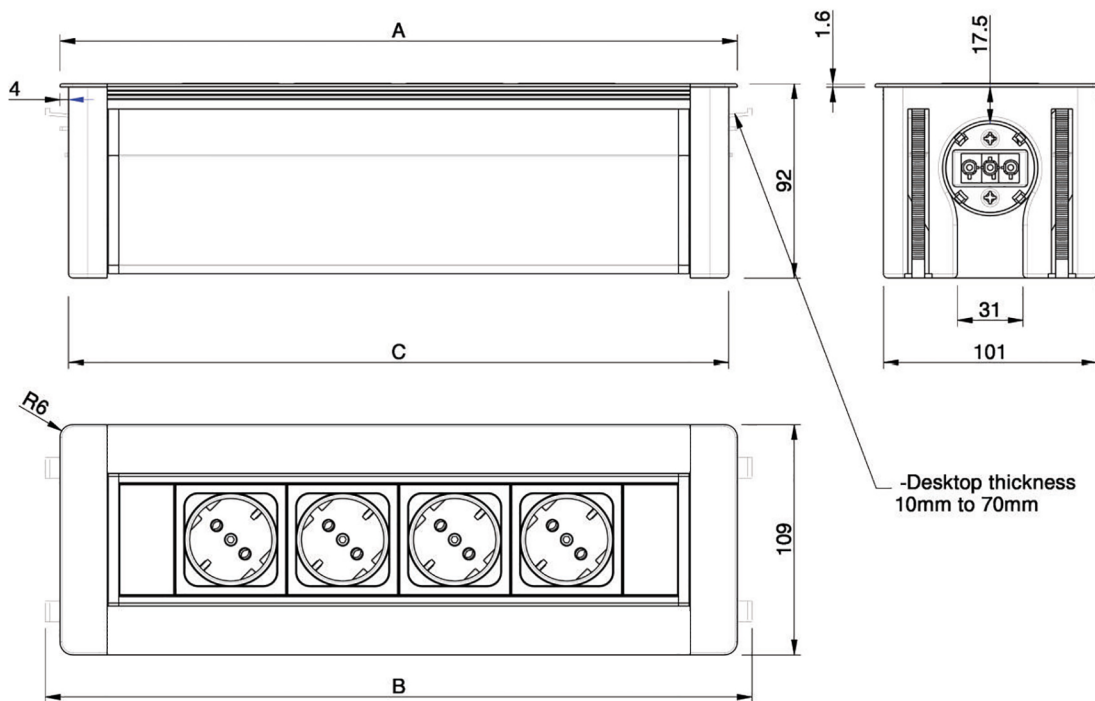

2

3

4

5

6

Cut out please refer to the back

NETBOX TURN COMFORT

A. & H. Meyer Sdn Bhd (528797-M)

3, Jalan Astaka U8/84
Section U8, Bukit Jelutong
40150 Shah Alam
MALAYSIA

T: +603 7845 7277
F: +603 7845 2155
sales@ah-meyer.com.my

Cut Out Drawing

Art.Nr	2J 3	2J 4	2J 5	2J 6	2J 7	2J 8	2J 9	2J A	2J B	Product code
M	2	3	4	5	6	7	8	9	10	Quantity of outlet modules
A	214.6	267.6	320.6	373.6	426.6	479.6	532.6	585.6	638.6	Total length of box
B	228.5	281.5	334.5	387.5	440.5	493.5	546.5	599.5	652.5	Total length with mounting
C	206.6	259.6	312.6	365.6	418.6	471.6	524.6	577.6	630.6	Installation length
E	207	260	313	366	419	472	525	578	631	Length of cut-out
F					101.5 ^{+0.6} _{-0.2}					Width of cut-out (Europe)
F					101.8 ^{+0.6} _{-0.2}					Width of cut-out (ASIA/PACIFIC)