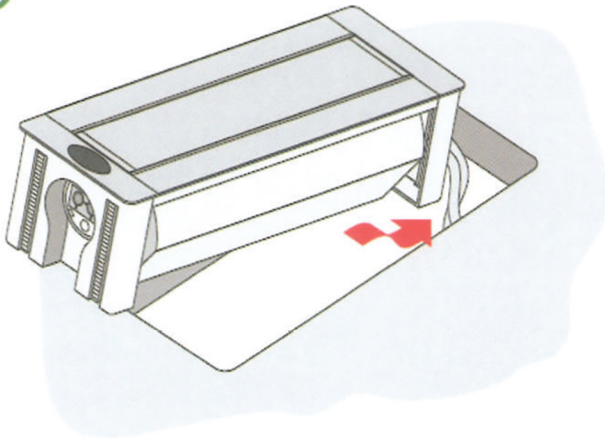

2

3

4

5

6

Cut out please refer to the back

NETBOX TURN COMFORT

A. & H. Meyer Sdn Bhd (528797-M)

3, Jalan Astaka U8/84
Section U8, Bukit Jelutong
40150 Shah Alam
MALAYSIA

T: +603 7845 7277
F: +603 7845 2155
sales@ah-meyer.com.my

Cut Out Drawing

Art.Nr	2J 3	2J 4	2J 5	2J 6	2J 7	2J 8	2J 9	2J A	2J B	Product code
M	2	3	4	5	6	7	8	9	10	Quantity of outlet modules
A	214.6	267.6	320.6	373.6	426.6	479.6	532.6	585.6	638.6	Total length of box
B	228.5	281.5	334.5	387.5	440.5	493.5	546.5	599.5	652.5	Total length with mounting
C	206.6	259.6	312.6	365.6	418.6	471.6	524.6	577.6	630.6	Installation length
E	207	260	313	366	419	472	525	578	631	Length of cut-out
F					101.5 ^{+0.6} _{-0.2}					Width of cut-out (Europe)
F					101.8 ^{+0.6} _{-0.2}					Width of cut-out (ASIA/PACIFIC)