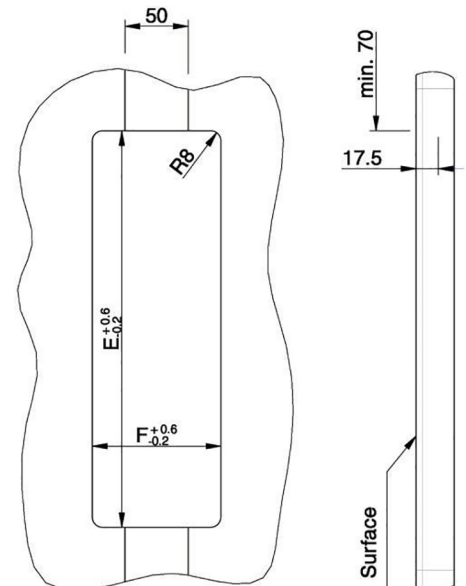

3, Jalan Astaka U8/84
Section U8, Bukit Jelutong
40150 Shah Alam
MALAYSIA

T: +603 7845 7277
F: +603 7845 2155
sales@ah-meyer.com.my

Cut Out Drawing

Art.Nr	2J 3	2J 4	2J 5	2J 6	2J 7	2J 8	2J 9	2J A	2J B	Product code
M	2	3	4	5	6	7	8	9	10	Quantity of outlet modules
A	214.6	267.6	320.6	373.6	426.6	479.6	532.6	585.6	638.6	Total length of box
B	228.5	281.5	334.5	387.5	440.5	493.5	546.5	599.5	652.5	Total length with mounting
C	206.6	259.6	312.6	365.6	418.6	471.6	524.6	577.6	630.6	Installation length
E	207	260	313	366	419	472	525	578	631	Length of cut-out
F					101.5 ^{+0.6} _{-0.2}					Width of cut-out (Europe)
F					101.8 ^{+0.6} _{-0.2}					Width of cut-out (ASIA/PACIFIC)