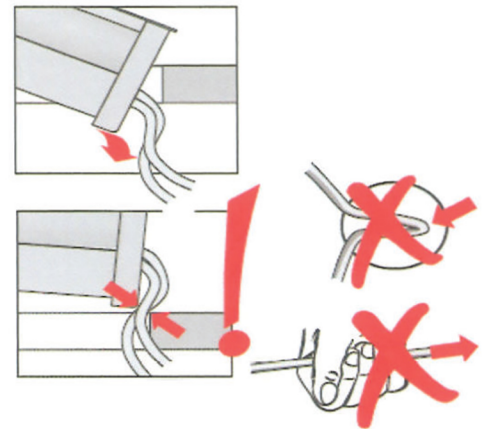

2

3

4

5

6

Cut out please refer to the back

NETBOX TURN COMFORT

A. & H. Meyer Sdn Bhd (528797-M)

3, Jalan Astaka U8/84
Section U8, Bukit Jelutong
40150 Shah Alam
MALAYSIA

T: +603 7845 7277
F: +603 7845 2155
sales@ah-meyer.com.my

Cut Out Drawing

Art.Nr	2J 3	2J 4	2J 5	2J 6	2J 7	2J 8	2J 9	2J A	2J B	Product code
M	2	3	4	5	6	7	8	9	10	Quantity of outlet modules
A	214.6	267.6	320.6	373.6	426.6	479.6	532.6	585.6	638.6	Total length of box
B	228.5	281.5	334.5	387.5	440.5	493.5	546.5	599.5	652.5	Total length with mounting
C	206.6	259.6	312.6	365.6	418.6	471.6	524.6	577.6	630.6	Installation length
E	207	260	313	366	419	472	525	578	631	Length of cut-out
F					101.5 ^{+0.6} _{-0.2}					Width of cut-out (Europe)
F					101.8 ^{+0.6} _{-0.2}					Width of cut-out (ASIA/PACIFIC)