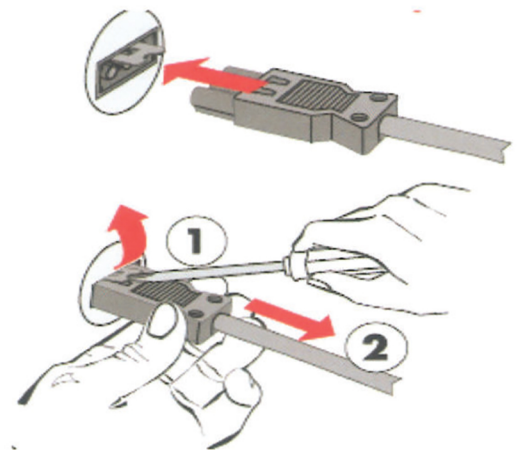

2

3

4

5

6

Cut out please refer to the back

NETBOX TURN COMFORT

A. & H. Meyer Sdn Bhd (528797-M)

3, Jalan Astaka U8/84
Section U8, Bukit Jelutong
40150 Shah Alam
MALAYSIA

T: +603 7845 7277
F: +603 7845 2155
sales@ah-meyer.com.my

Cut Out Drawing

Art.Nr	2J 3	2J 4	2J 5	2J 6	2J 7	2J 8	2J 9	2J A	2J B	Product code
M	2	3	4	5	6	7	8	9	10	Quantity of outlet modules
A	214.6	267.6	320.6	373.6	426.6	479.6	532.6	585.6	638.6	Total length of box
B	228.5	281.5	334.5	387.5	440.5	493.5	546.5	599.5	652.5	Total length with mounting
C	206.6	259.6	312.6	365.6	418.6	471.6	524.6	577.6	630.6	Installation length
E	207	260	313	366	419	472	525	578	631	Length of cut-out
F					101.5 ^{+0.6} _{-0.2}					Width of cut-out (Europe)
F					101.8 ^{+0.6} _{-0.2}					Width of cut-out (ASIA/PACIFIC)