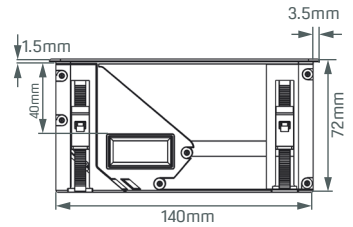

## Installation Guide

1.

2.

3.

4.

5.

For dimensions  
Please refer to the back.

**NETBOX**

## Dimensions

M = Number of Module  
\*all measurements are in mm

M	A	B	C
2	173	190	167
3	226	243	220
4	279	296	273
5	332	349	326
6	385	402	379
7	438	455	432
8	491	508	485