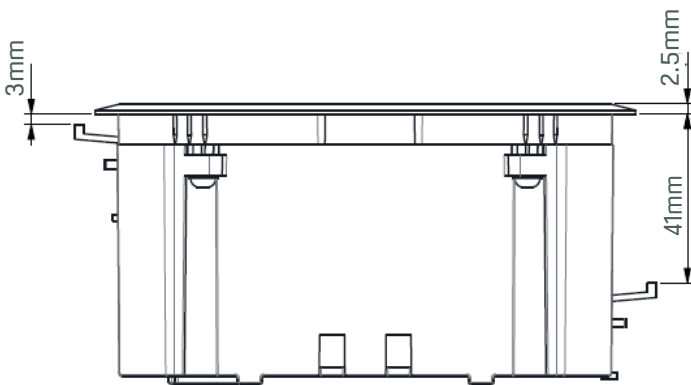

NETBOX Point Duplex

Product Specification

NETBOX Point Duplex is a built-in unit for installation in 120mm grommet. This unit features 2 power sockets alongside the flexibility of 2 multimedia modules, allowing you to tailor your connectivity experience to your choice. Ideal for round meeting tables, lounges, and workstations.

T: +603 7845 7277
E: sales@ah-meyer.com.my
W: www.ah-meyer.com.my

Dimensions

Cut Out

Standards and Approvals

Country	Malaysia	India	Japan
Approvals / Test Institute			