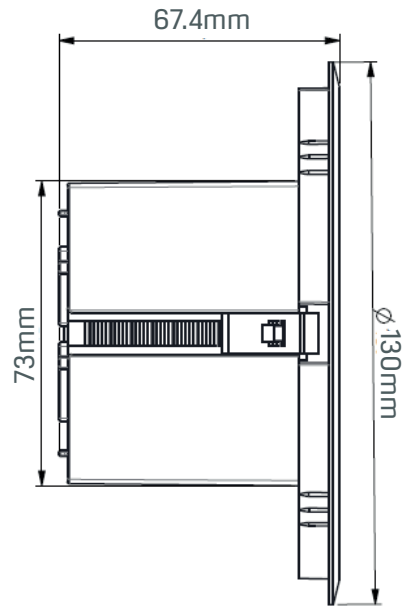

NETBOX Point Duplex

Product Specification

NETBOX Point Duplex is a built-in unit for installation in 120mm grommet. This unit features 2 power sockets alongside the flexibility of 2 multimedia modules, allowing you to tailor your connectivity experience to your choice. Ideal for round meeting tables, lounges, and workstations.

Application Range

- Training Tables
- Hotel Rooms
- Airport Lounge
- Reception Desks
- Collaborative Areas

Colour

- Black
- White

Technical Details

- Rated for 110V to 250V and a maximum of 20A according to country specific standards
- Low concentration of heavy metal
- Material: PA-FR (self-extinguishing according to UL94)
- Wiring: 3 x 1.5mm² standard; 3 x 2.5mm² upon request

T: +603 7845 7277
E: sales@ah-meyer.com.my
W: www.ah-meyer.com.my

Dimensions

Cut Out

Standards and Approvals

Country	Malaysia	India	Japan
Approvals / Test Institute			