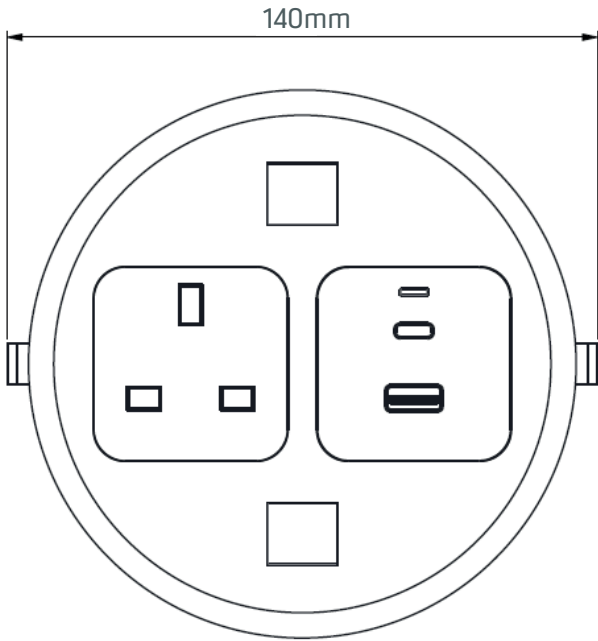

Dimensions