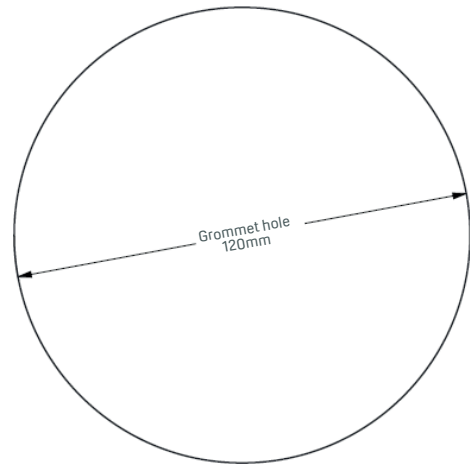

Cut Out

Standards and Approvals

Country	Malaysia	India	Japan
Approvals / Test Institute