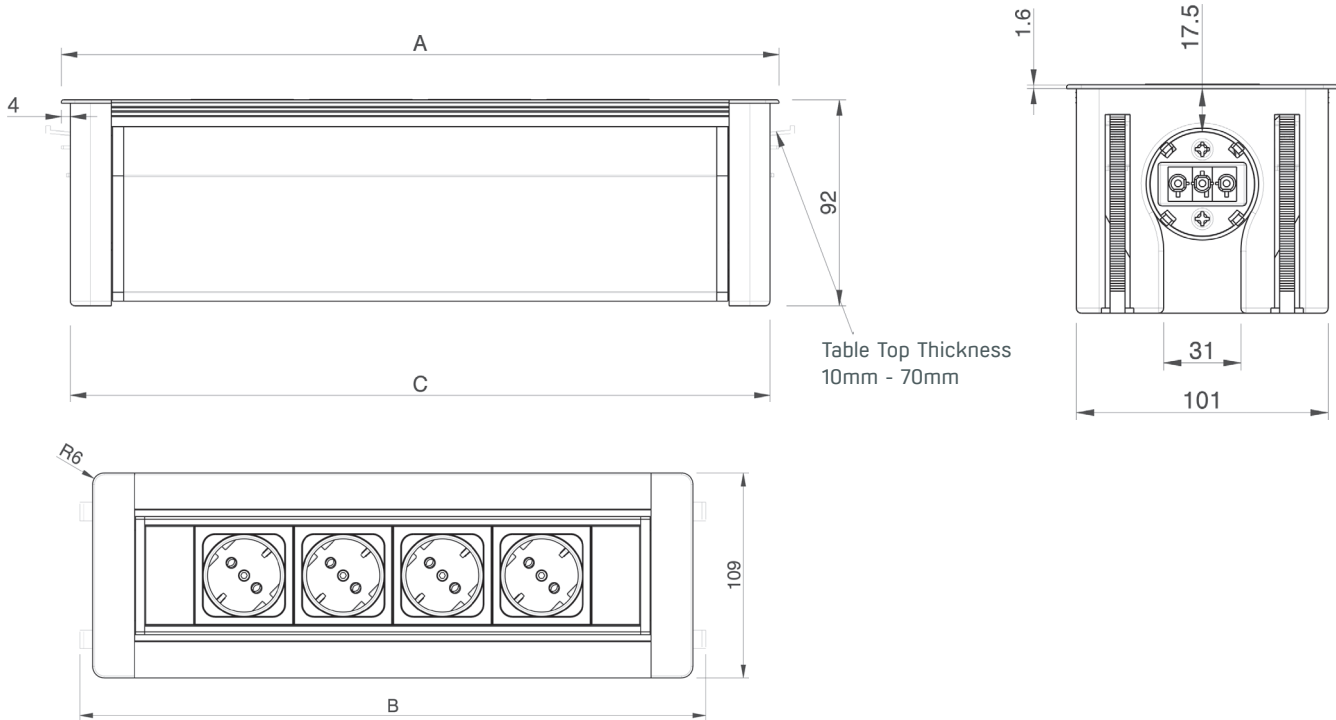

Dimensions

M	2	3	4	5	6	7	8	9	10
A	214.6	267.6	320.6	373.6	426.6	479.6	532.6	585.6	638.6
B	228.5	281.5	334.5	387.5	440.5	493.5	546.5	599.5	652.5
C	206.6	259.6	312.6	365.6	418.6	471.6	524.6	577.6	630.6
D	159	212	265	318	371	424	477	530	583
E	207	260	313	366	419	472	525	578	631

M = Number of Outlet Modules
A = Total Product Length
B = Total Product Length with Mounting Clips
C = Installation Length
D = Total Profile Length
E = Total Cut Out Length