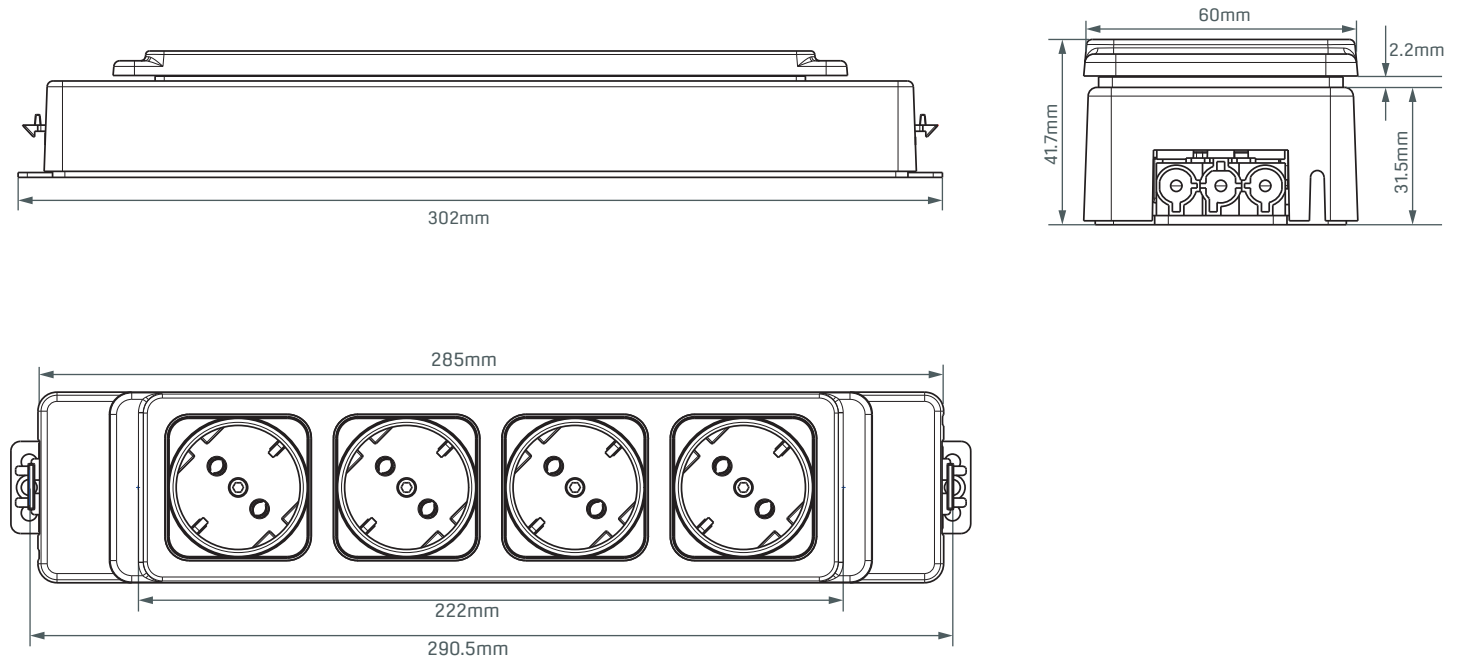

Dimensions