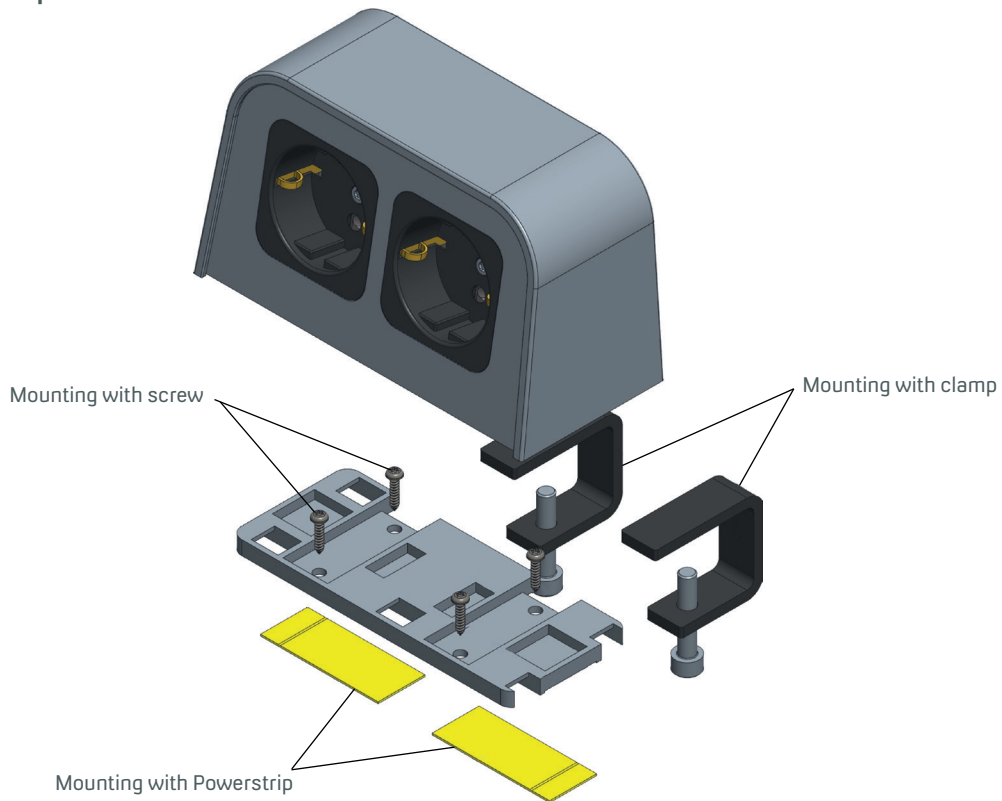

Installation Options

Dimensions